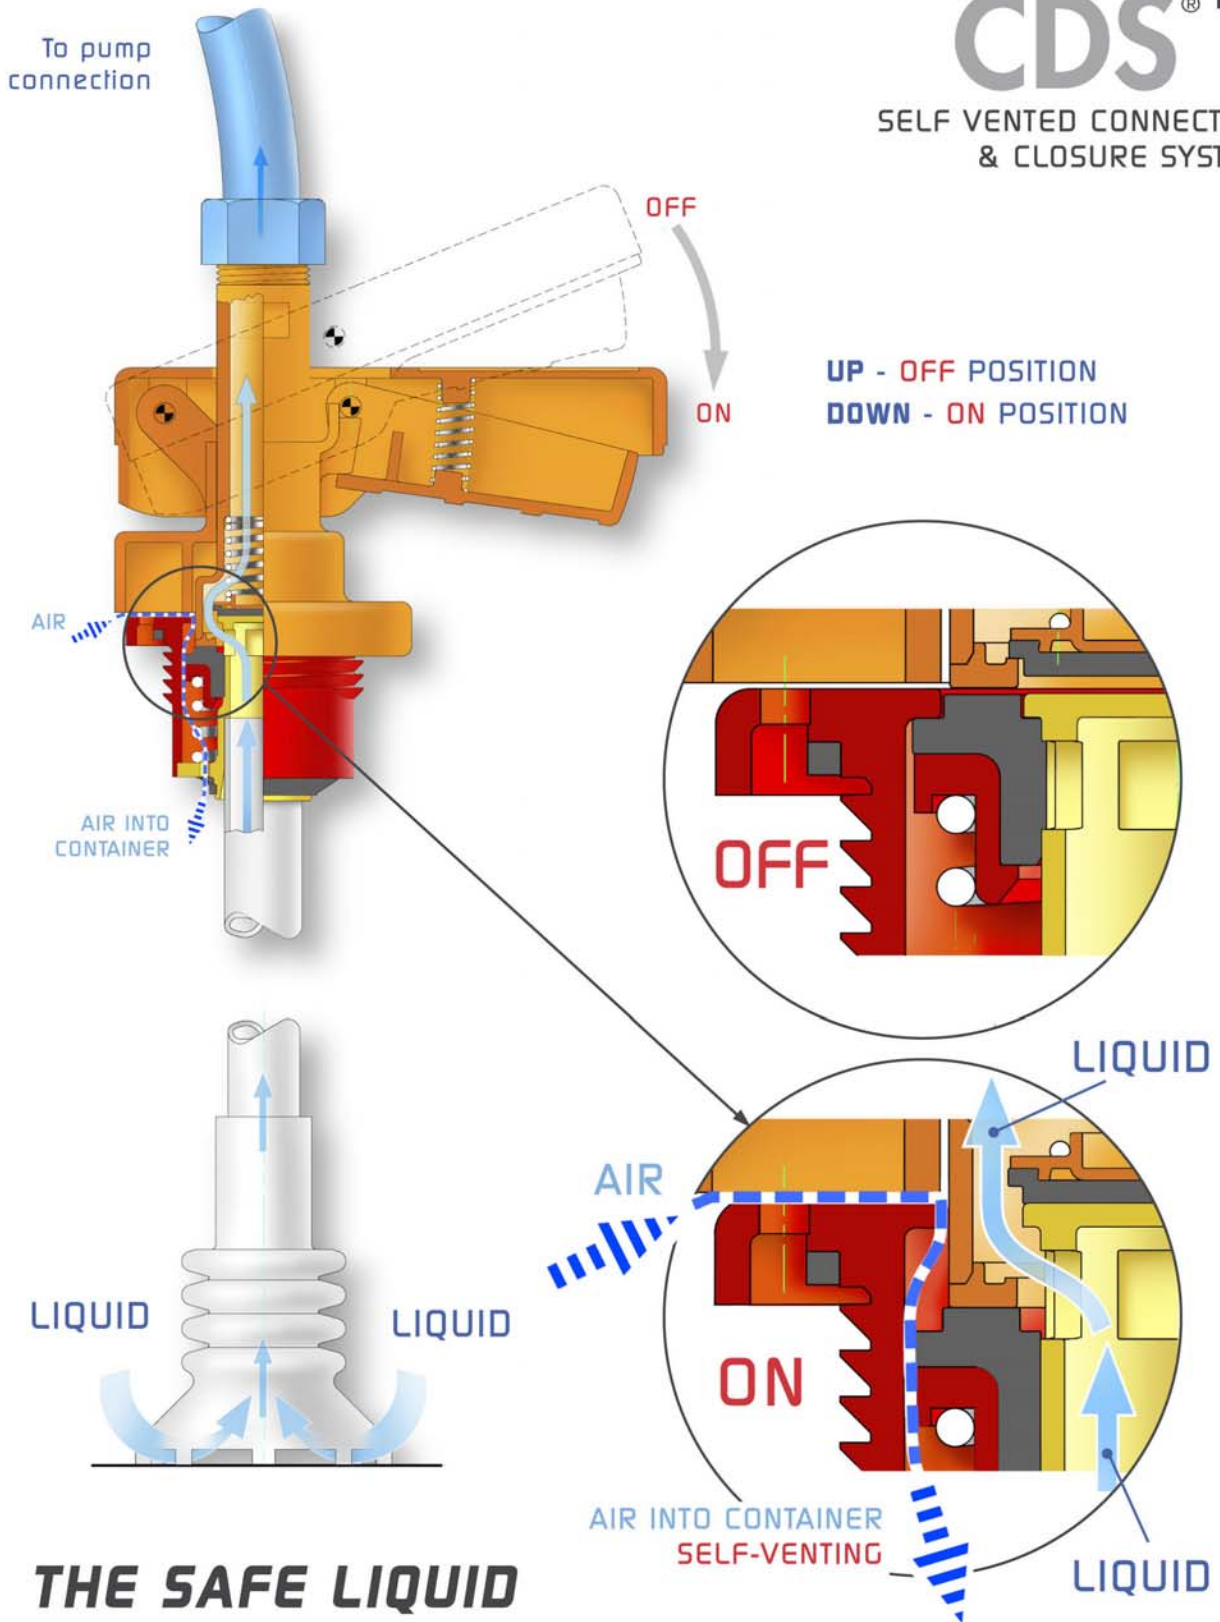

CDS[®] 1

SELF VENTED CONNECTION
& CLOSURE SYSTEM

**THE SAFE LIQUID
TRANSFER SOLUTION**

Colours used are for visual purposes only.

DRUM DISPENSE CLOSURES